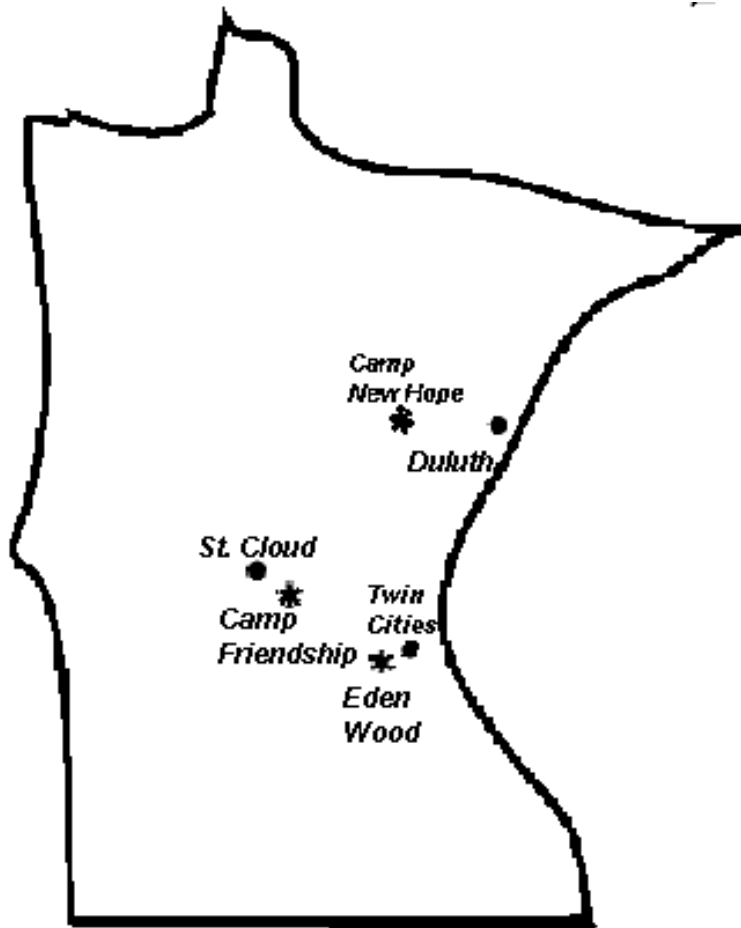

Camp New Hope

Directions from Minneapolis: Take I-35 north. Take Moose Lake Exit onto Hwy 27. Go west on Hwy 27 to Hwy 65. Go north on Hwy 65 to McGregor. Follow the directions from McGregor.

Directions from Duluth: Take I-35 south – 21 miles. Take the MN-210 exit – EXIT 235. Go west on MN-210 to McGregor. Follow the directions from McGregor.

Directions from McGregor: Take Highway 65 north 7 miles to Sather's Store. Turn right and go east 7 miles on County Road 14 / Lake Ave. Camp New Hope is on the left.

Address: 53035 Lake Avenue
McGregor, MN 55760