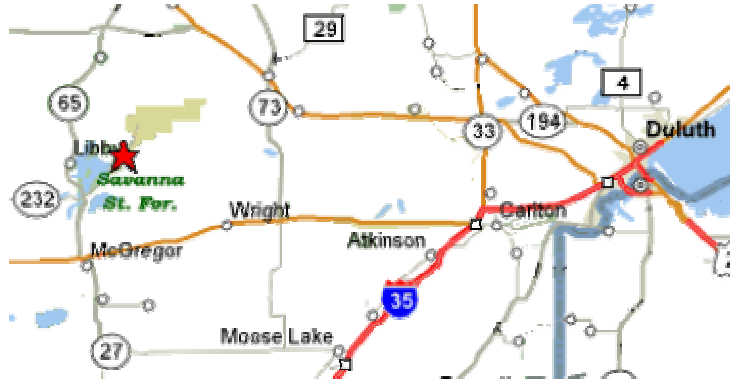

Camp New Hope

Directions from Minneapolis: Take I-35 north. Take Moose Lake Exit onto Hwy 27. Go west on Hwy 27 to Hwy 65. Go north on Hwy 65 to McGregor. Follow the directions from McGregor.

Directions from Duluth: Take I-35 south – 21 miles. Take the MN-210 exit – EXIT 235. Go west on MN-210 to McGregor. Follow the directions from McGregor.

Directions from McGregor: Take Highway 65 north 7 miles to Sather's Store. Turn right and go east 7 miles on County Road 14 / Lake Ave. Camp New Hope is on the left.

Address: 53035 Lake Avenue
McGregor, MN 55760