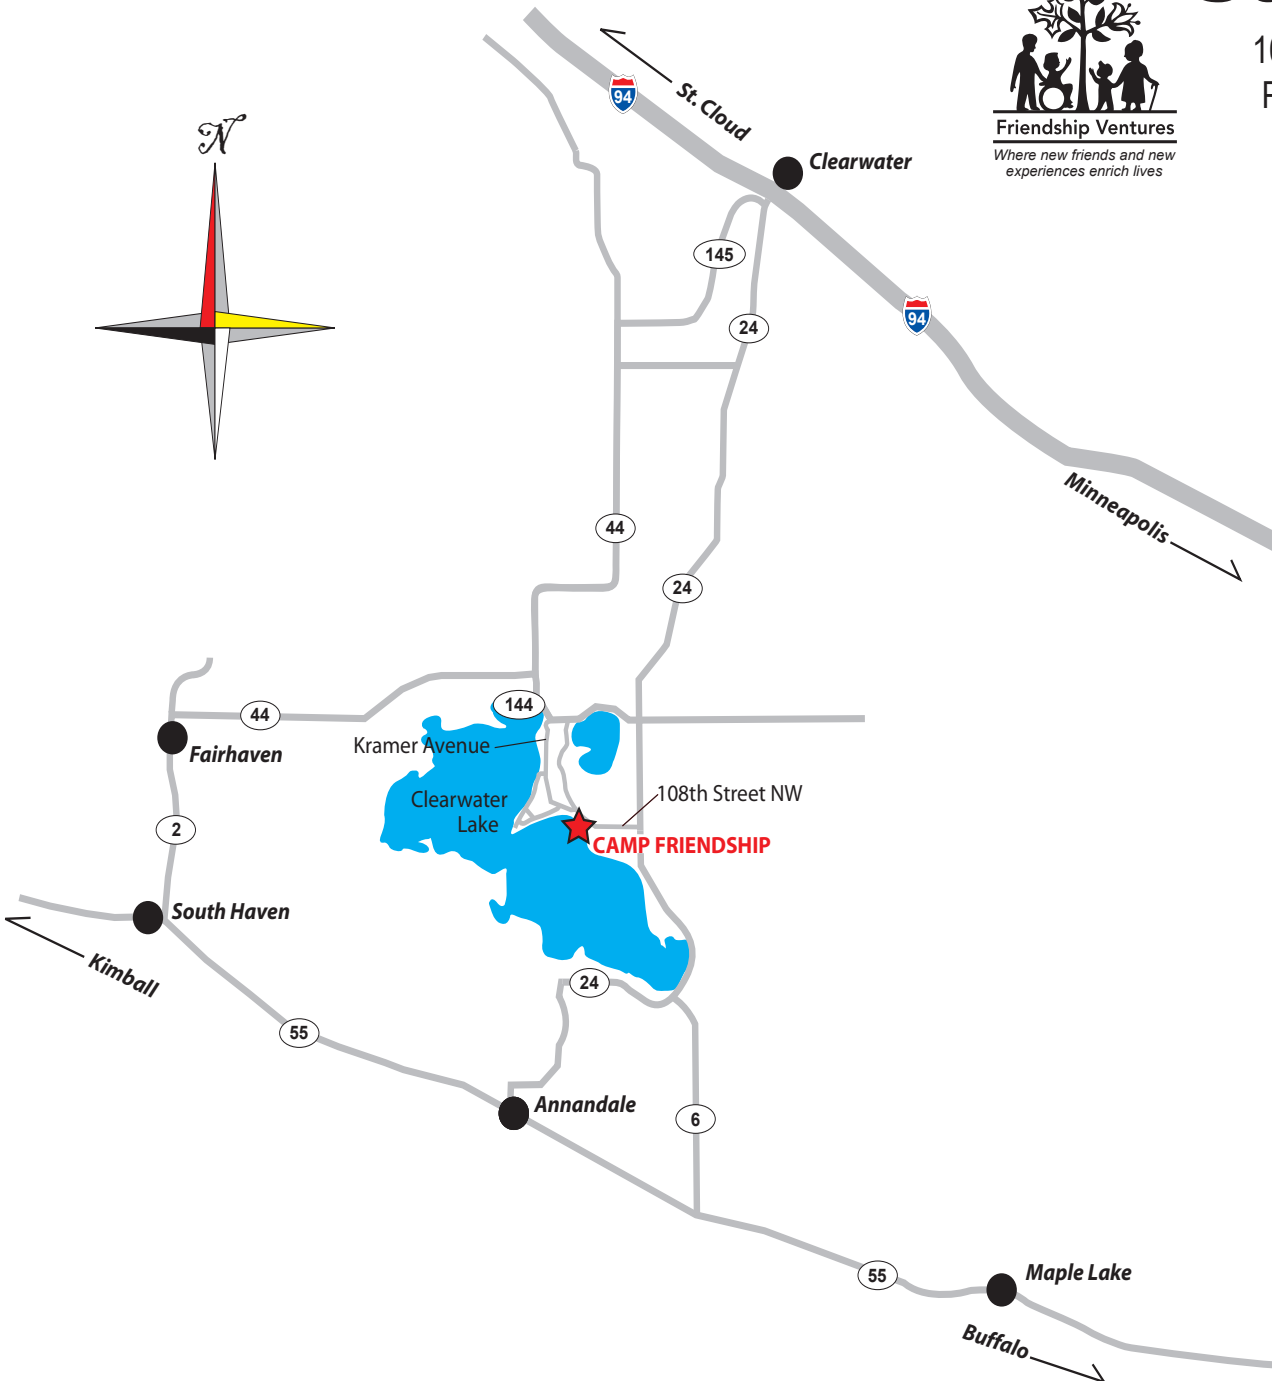

Camp Friendship

10509-108th Street NW, Annandale, MN 55302
 Phone: (952) 852-0101 • Fax: (952) 852-0123
www.friendshipventures.org

Friendship Ventures' Camp Friendship is a beautiful, 115-acre site located on the shores of Clearwater Lake near Annandale, Minnesota – just one-hour northwest of the Twin Cities and 25 miles south of St. Cloud.

Directions from I-94: Take I-94 to Highway 24 South (Annandale - Clearwater Exit 178). Turn South heading towards Annandale and drive 7.5 miles. Turn right at 108th Street (or at the Camp Friendship sign) and continue for seven-tenths of a mile to the camp entrance on your left.

Directions from Highway 55: Take Highway 55 to County Road 6. Drive north on County Road 6 for 2.6 miles to the intersection with Highway 24. Turn right and proceed for 2.3 miles. Turn left at 108th Street NW (or at the Camp Friendship sign) continue for seven-tenths of a mile to the camp entrance on your left.