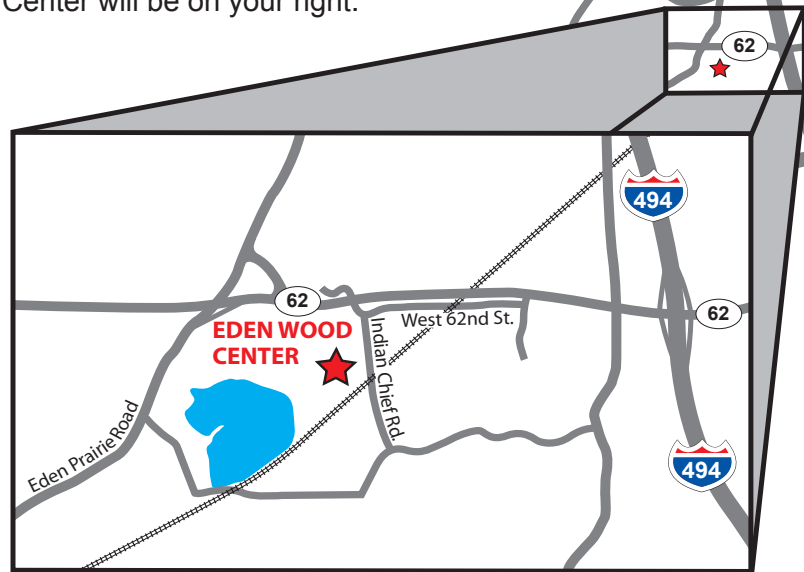

**F**riendship Ventures' Eden Wood Center is located on the southwest side of the Twin Cities Metropolitan Area, off of County Road 62 in Eden Prairie.

The 20-acre site offers a rustic, wooded environment with the convenience of a suburban location.

**Directions:** From the intersection of I-494 and County Road 62 (Exit No.

13), take County Road 62 west three quarters of a mile of I-494 to the stop light at South Frontage Road/West 62nd Street. Take a left at the stoplight and then an immediate right onto Indian Chief Road. Proceed two-tenths of a mile south, the entrance to Eden Wood Center will be on your right.